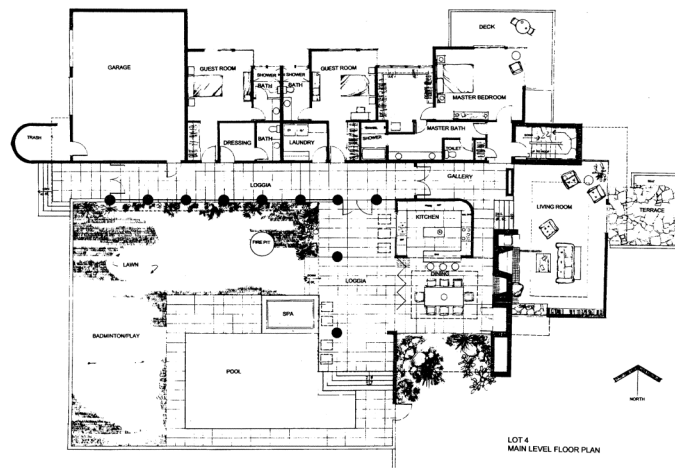

## Scottsdale, Arizona

Located on an unusual five-acre site, the house sits between mountains and a beautiful arroyo. By taking advantage of a view from the southern exposure, the home blends beautifully into the desert environment becoming one with the contours of the desert. The residence was designed for an active retired couple that enjoys the indoor/ outdoor recreational lifestyle of the desert environment. The 6,500 square foot house accommodates family, guests, and entertainment, while maintaining an intimate, efficient living space for the couple.

# D

esert Arroyo *Residence*

2

**Site Size**  
5 Acres

**Project Size**  
6,500 SF

**Occupancy Date**  
1998